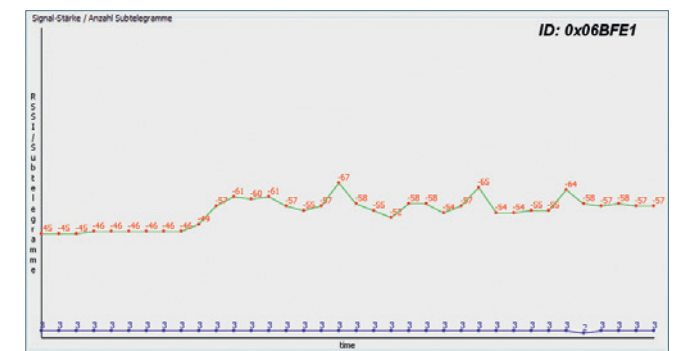

airScan -

»

EEP

EasySens

airScan -

»

(, RSSI, . .)

»

»

»

»

FTP- , e-mail

airScan -

»

RSSI

»

airScan interface showing device details and sensor data. Includes fields for Ocean-ID, profile, manufacturer, device status, and various sensor readings like humidity, temperature, and CO2. A list of detected devices with their MAC addresses and signal strengths (RSSI) is also visible.

airScan interface showing a list of detected devices with their MAC addresses and signal strengths (RSSI). The list includes various device types like 4BS, VLD, and CO2 sensors.

airScan

airScan control interface for a switch (F6-02-01 Schalter). It shows a status indicator (A, B, I) and control buttons (Senden, Abbruch). The interface also displays the manufacturer (0x02 - Thermokon) and the output status (RORG F6, DB 6, DB 5, DB 4, DB 3, DB 2, DB 1, DB 0, Status 30).